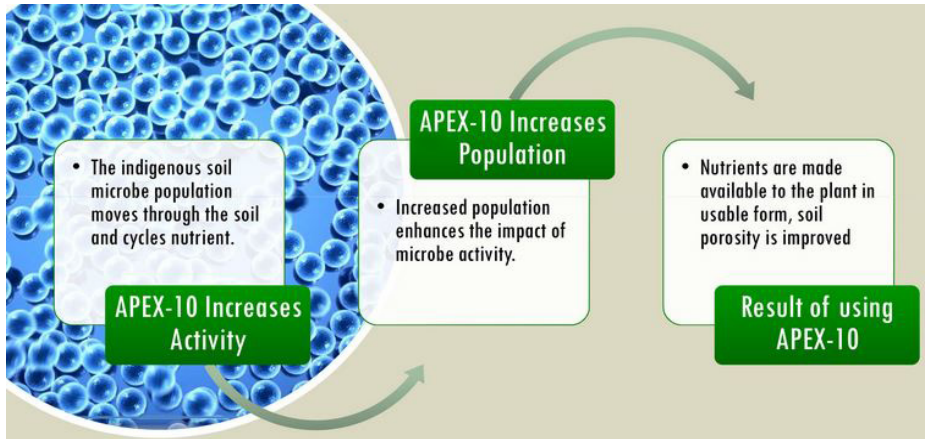

ANDRE & SON, INC

Commercial Turf Sales & Service

18-0-5

30% XCU, Bio Solids & APEX-10

- Turf King 18-0-5 is formulated with 30% XCU Slow Release Nitrogen.
- Formulated to give turf 8 plus weeks of a slow even feed.
- APEX-10 is a natural peat extract that acts as a bio-stimulant and soil amendment. It enhances plant productivity under drought stress conditions.
- APEX-10 has been proven to enhance soil quality, improve fertilizer efficiency, reduce water needs, and build healthier and stonger turf.

Description	18-0-5 w/ 30% XCU Slow Release & APEX-10
N Source	Urea, XCU & Bio Solids
Product Size	SGN 220
Product Use	For use on Golf Course, Lawns, and Athletic Fields
Packaging	50 lb. per bag & 45 bags per pallet
Application	Apply to turf grass with a rate of 3.5 pounds of product per 1000 sq. ft. See label for more specific details.